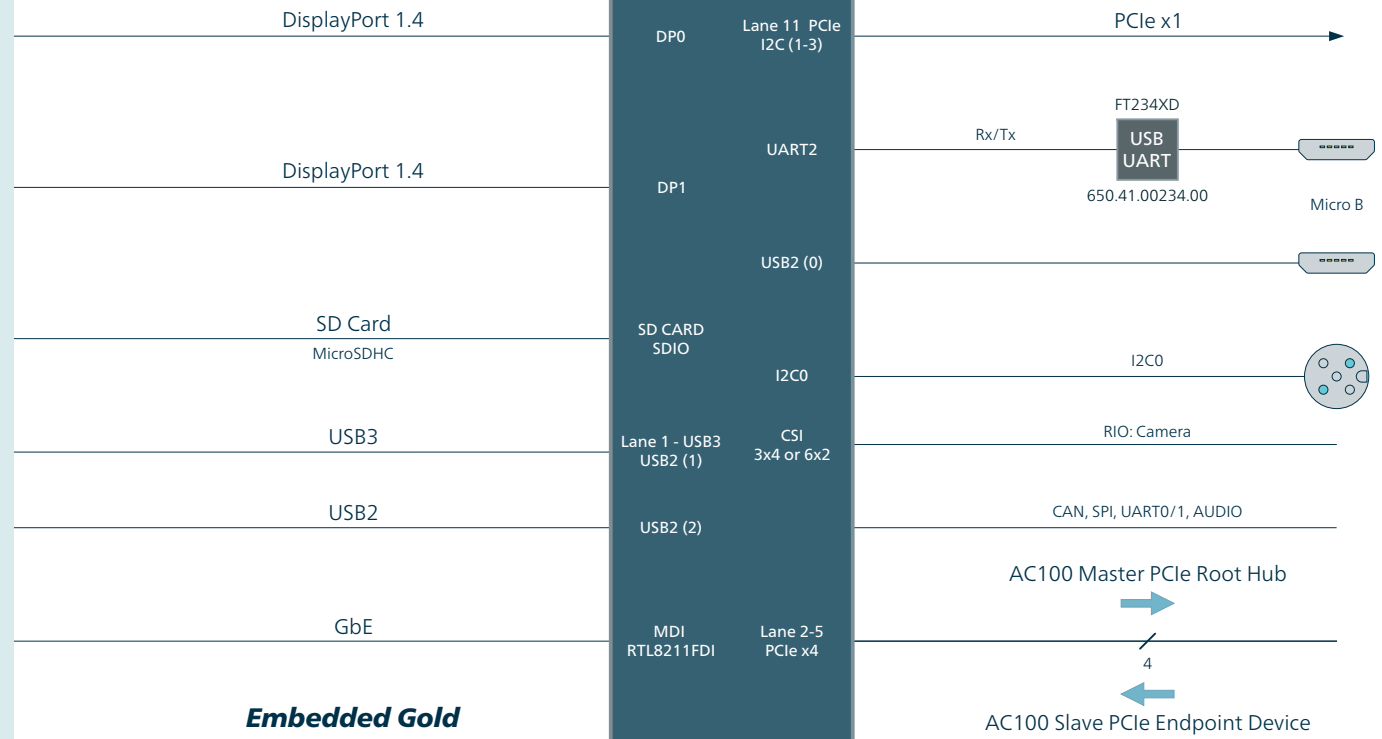

© EKF  
ekf.com

NVIDIA®  
Jetson  
Xavier™ NX

Simplified Block Diagram  
**GC100**  
NVIDIA Jetson Xavier NX  
SoM Carrier Card  
Master

Sheet 3

Sheet 2

**Embedded Gold**

**Simplified Block Diagram**  
**GC102**  
 NVIDIA Jetson Xavier NX  
 Wireless Mezzanine Card