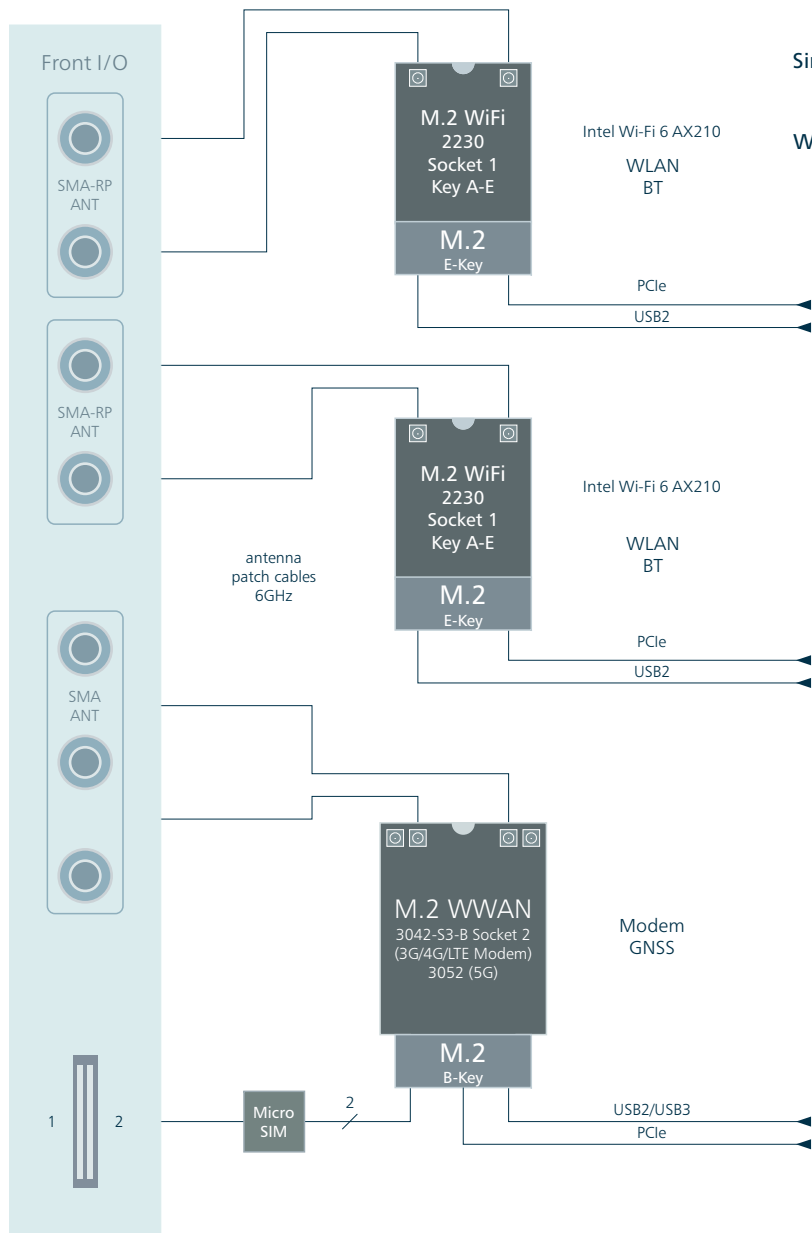

© EKF  
ekf.com

NVIDIA®  
Jetson  
Xavier™ NX

Simplified Block Diagram  
**GC100**  
NVIDIA Jetson Xavier NX  
SoM Carrier Card  
Master

Sheet 3

Sheet 2

**Embedded Gold**

**Simplified Block Diagram**  
**GC102**  
 NVIDIA Jetson Xavier NX  
 Wireless Mezzanine Card