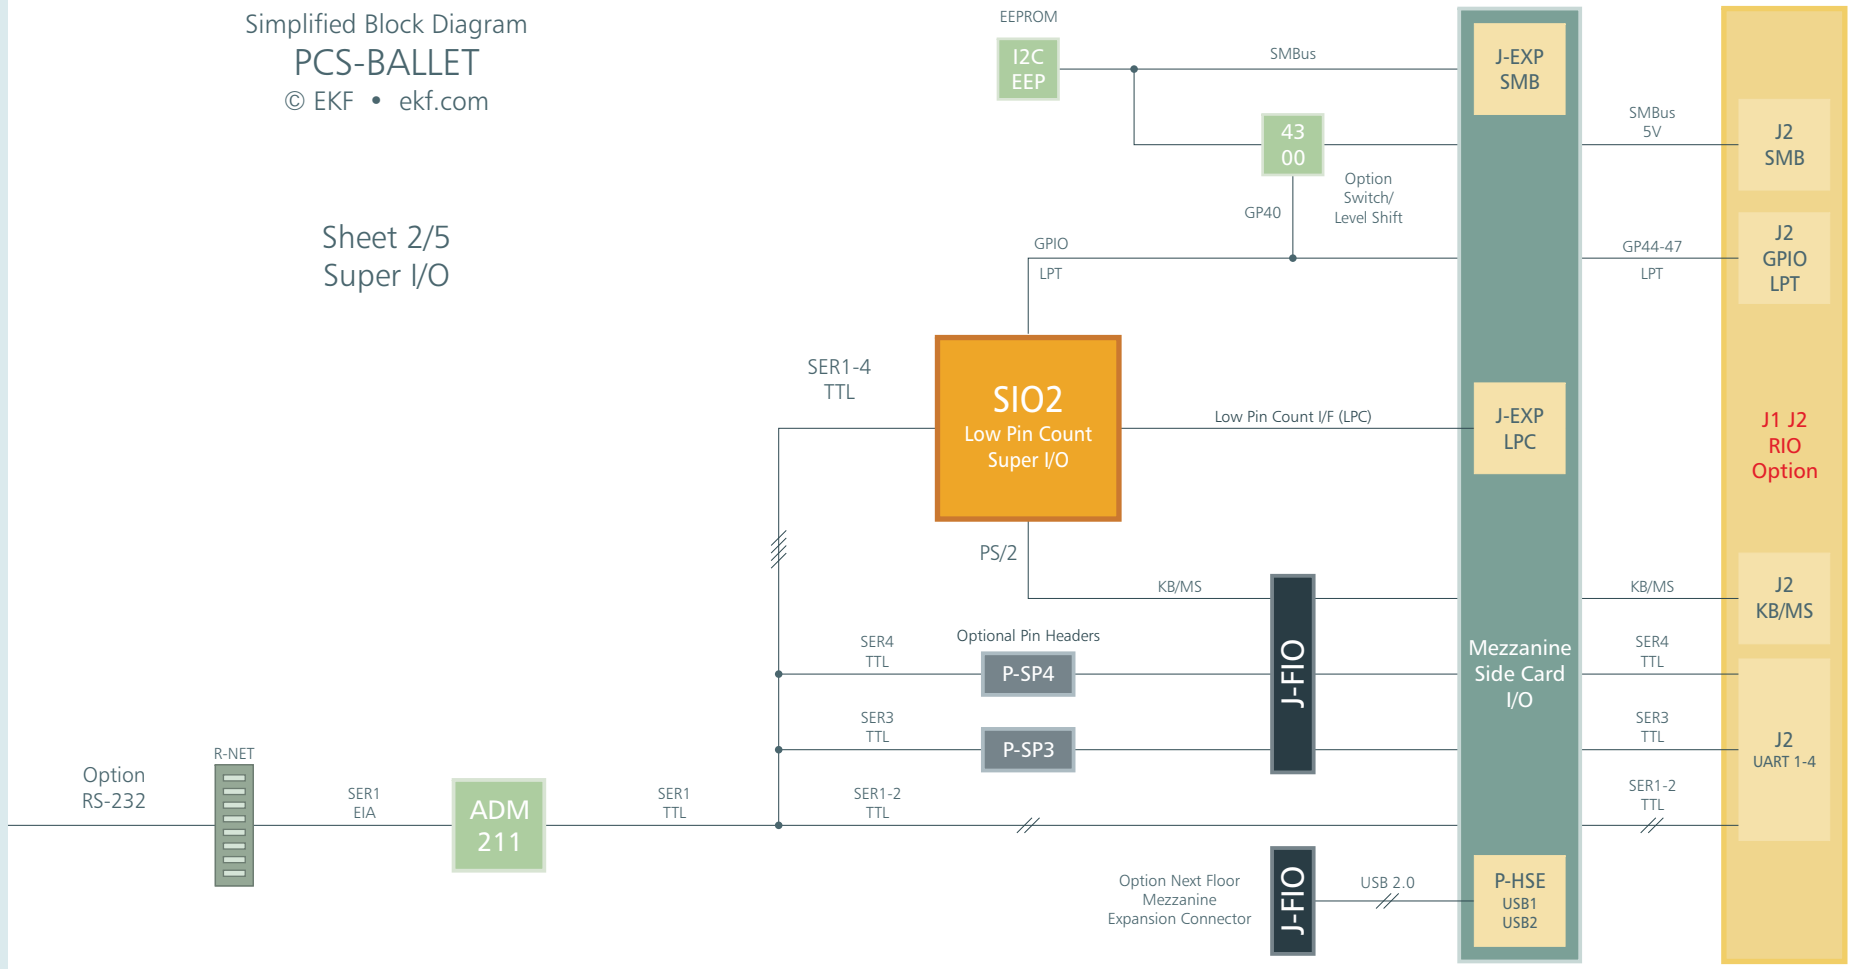

Simplified Block Diagram
PCS-BALLET
 © EKF • ekf.com

Simplified Block Diagram
PCS-BALLET
 © EKF • ekf.com

Sheet 2/5
 Super I/O

Sheet 4/5
Mass Storage Options
through
Carrier Card SATA Ports

Exclusive Stuffing Options
either Option 1
or Option 2 & 3

Simplified Block Diagram
PCS-BALLET
© EKF • ekf.com

J1 J2
RIO
Option

Simplified Block Diagram PCS-BALLET

© EKF • ekf.com