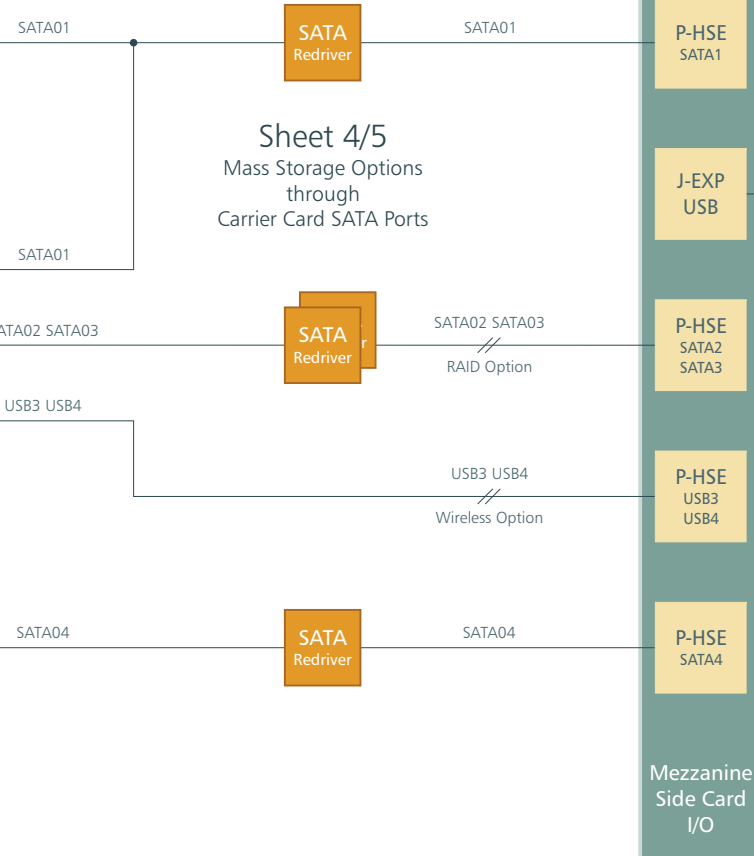

Simplified Block Diagram
PCS-BALLET
 © EKF • ekf.com

Simplified Block Diagram
PCS-BALLET
 © EKF • ekf.com

Sheet 2/5
 Super I/O

Sheet 4/5
Mass Storage Options
through
Carrier Card SATA Ports

Exclusive Stuffing Options
either Option 1
or Option 2 & 3

Simplified Block Diagram
PCS-BALLET
© EKF • ekf.com

J1 J2
RIO
Option

Simplified Block Diagram PCS-BALLET

© EKF • ekf.com