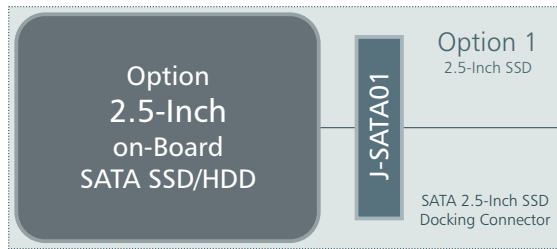

Simplified Block Diagram
PCS-BALLET
 © EKF • ekf.com

Simplified Block Diagram
PCS-BALLET
 © EKF • ekf.com

Sheet 2/5
 Super I/O

Sheet 4/5
Mass Storage Options
through
Carrier Card SATA Ports

Exclusive Stuffing Options
either Option 1
or Option 2 & 3

Simplified Block Diagram
PCS-BALLET
© EKF • ekf.com

J1 J2
RIO
Option

Simplified Block Diagram PCS-BALLET

© EKF • ekf.com