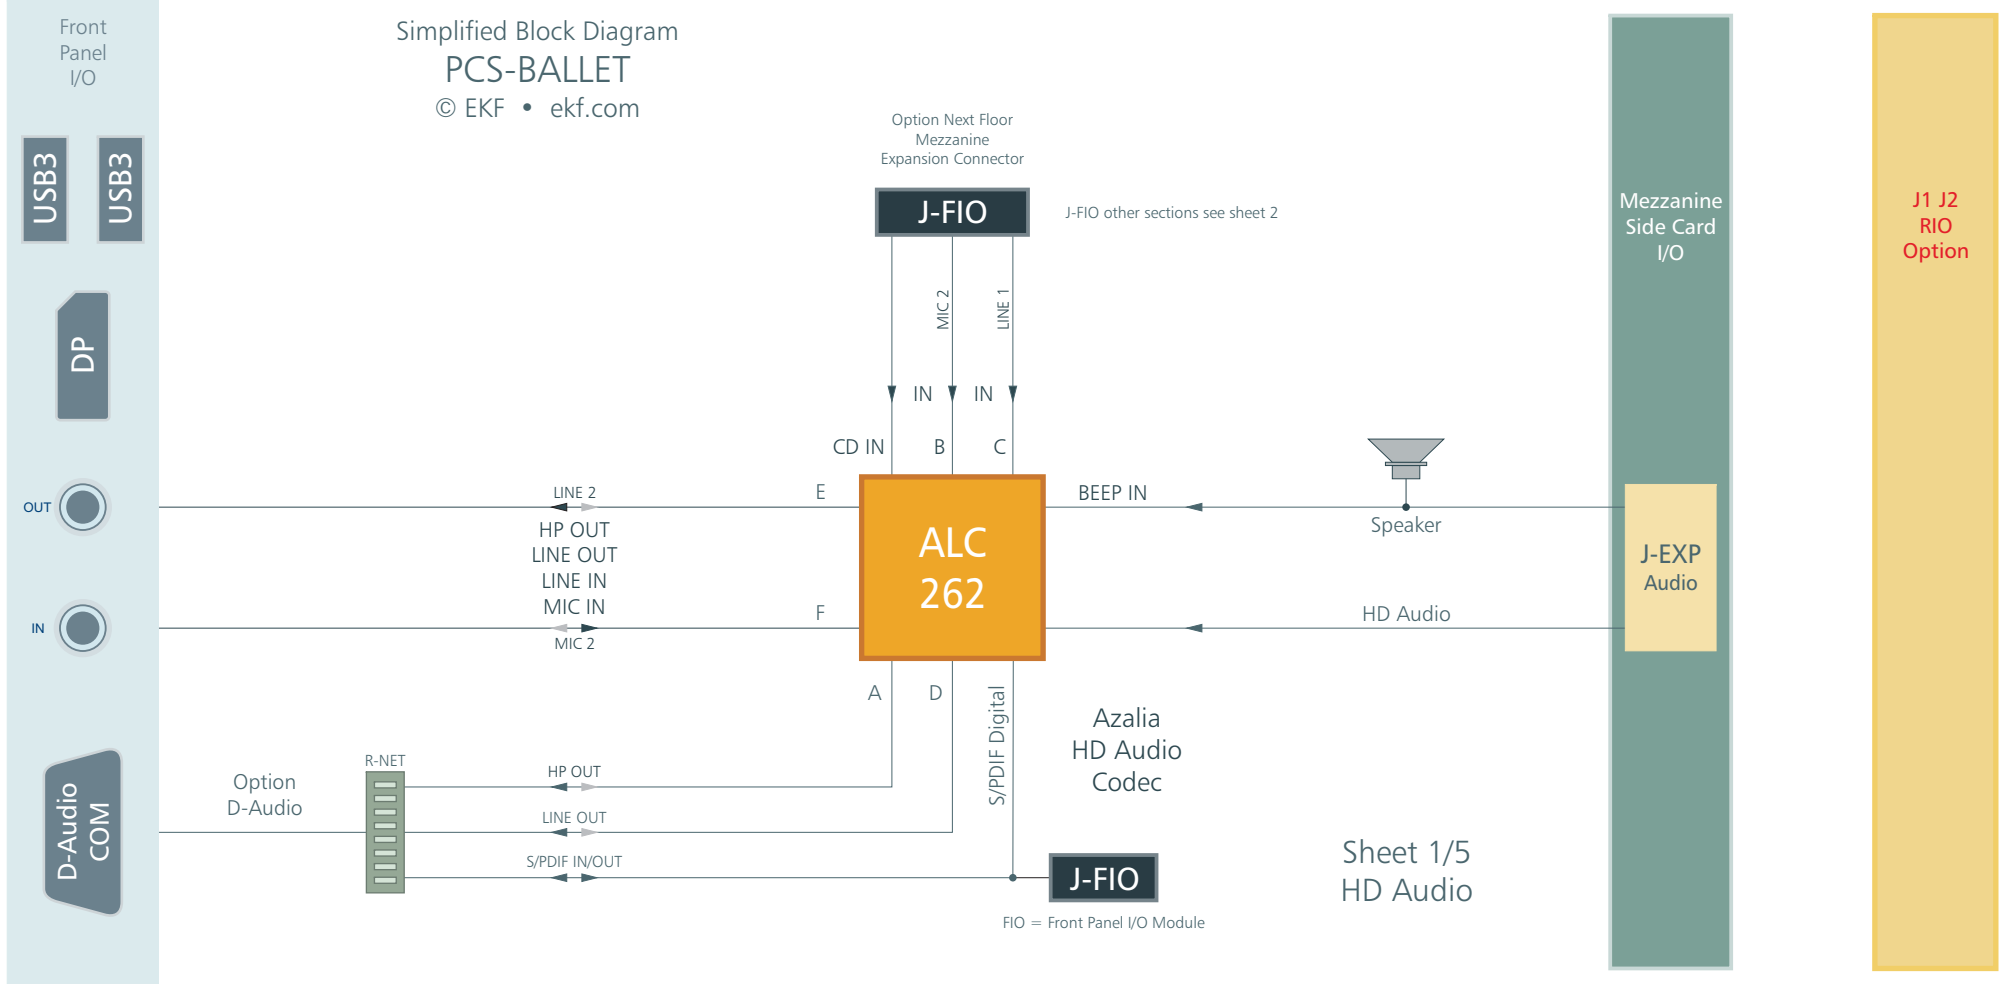

Simplified Block Diagram
PCS-BALLET
 © EKF • ekf.com

Simplified Block Diagram
PCS-BALLET
 © EKF • ekf.com

Sheet 2/5
 Super I/O

Sheet 4/5
Mass Storage Options
through
Carrier Card SATA Ports

Exclusive Stuffing Options
either Option 1
or Option 2 & 3

Simplified Block Diagram
PCS-BALLET
© EKF • ekf.com

J1 J2
RIO
Option

Simplified Block Diagram PCS-BALLET

© EKF • ekf.com