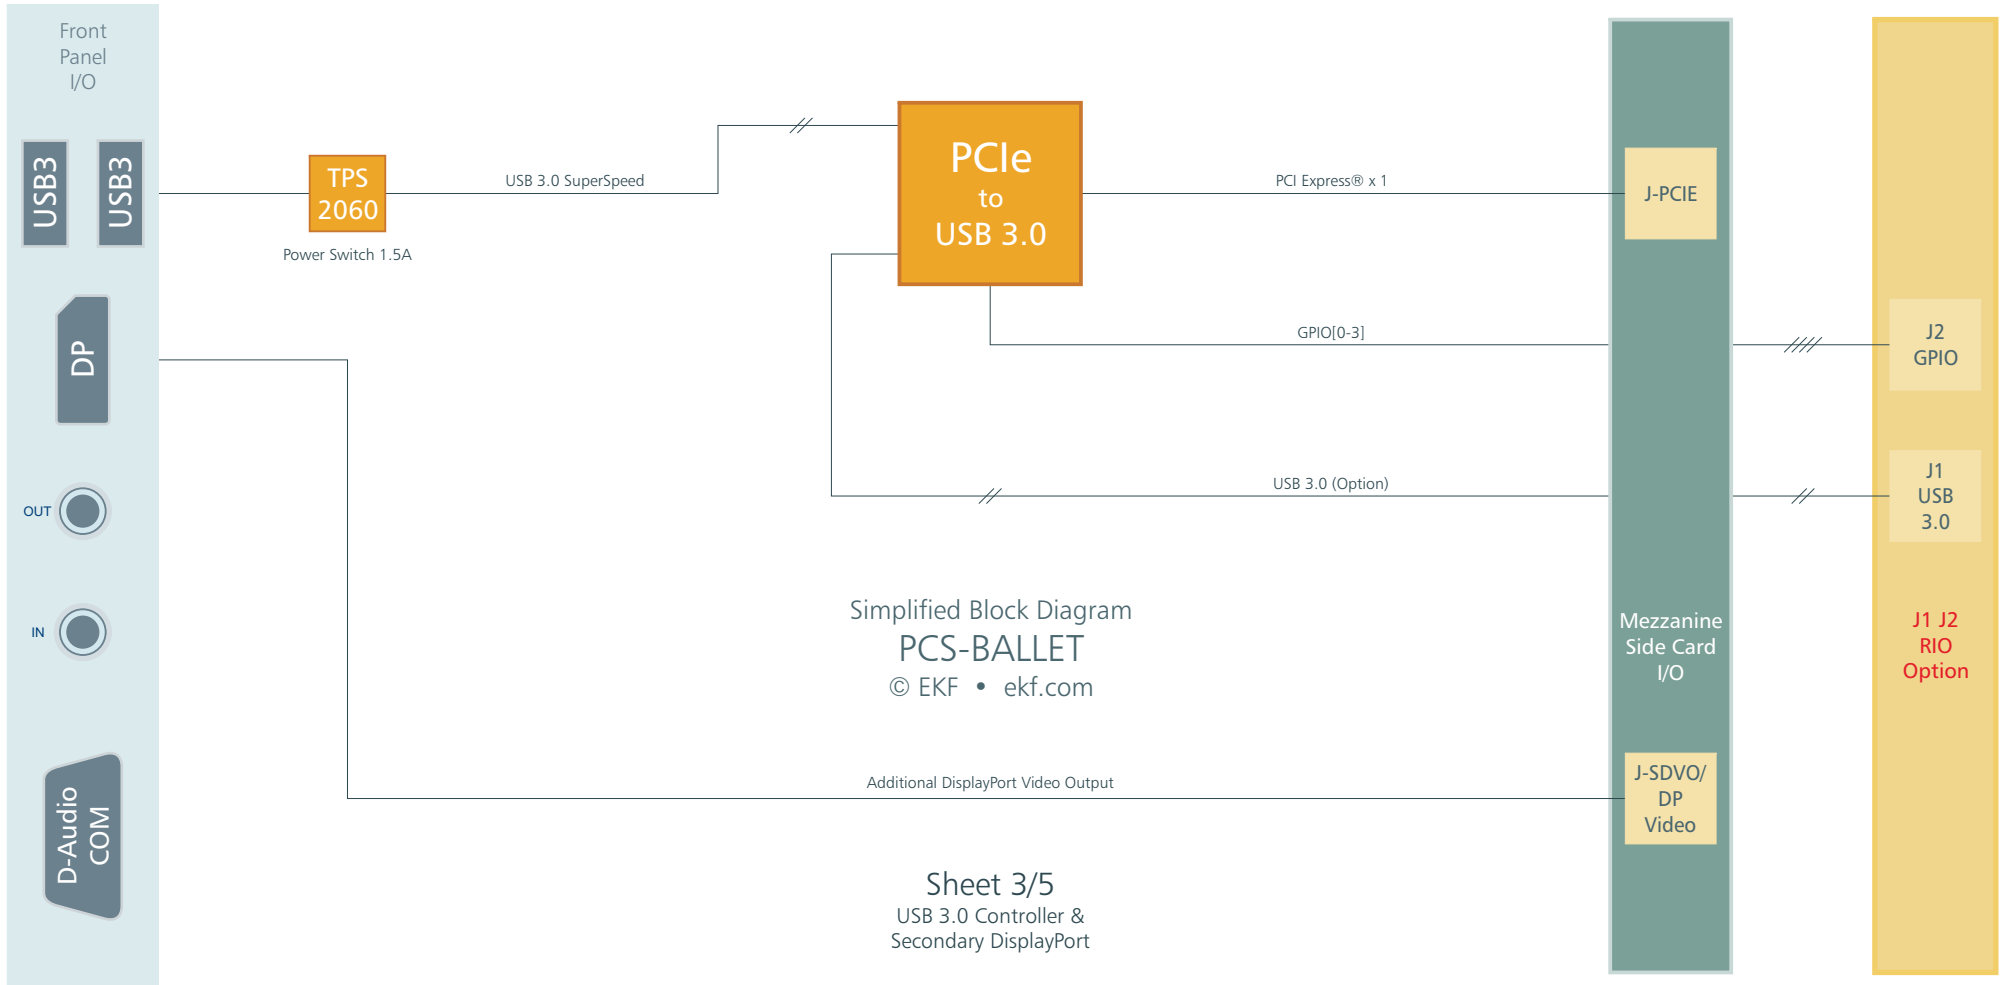

Simplified Block Diagram
PCS-BALLET
 © EKF • ekf.com

Simplified Block Diagram
PCS-BALLET
 © EKF • ekf.com

Sheet 2/5
 Super I/O

Sheet 4/5
Mass Storage Options
through
Carrier Card SATA Ports

Exclusive Stuffing Options
either Option 1
or Option 2 & 3

Simplified Block Diagram
PCS-BALLET
© EKF • ekf.com

J1 J2
RIO
Option

Simplified Block Diagram PCS-BALLET

© EKF • ekf.com